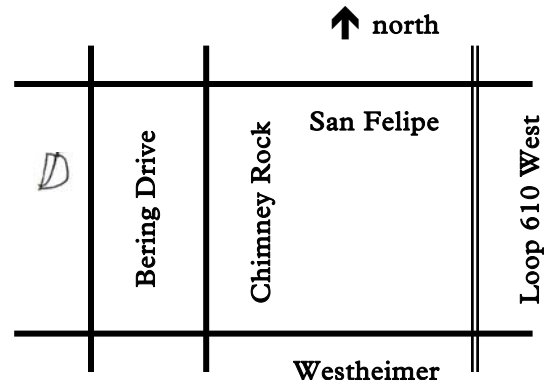

1900 Bering Drive, West of Loop 610
between Westheimer and San Felipe

SALE & FAIR

SATURDAY 🍏 19 JANUARY 2008

9:00 a.m. to 1:00 p.m.

Come early. Popular and hard-to-find varieties sell quickly.

FRUIT TREE PREVIEW CLASSES

More trees.

More checkout lines, so shorter wait time.

More volunteers to help you move your trees.

🍏 DIRECTIONS

From the 610 Loop West, exit Westheimer and drive west 1.2 mile to Bering Drive. Bering is one street west of Chimney Rock. From Westheimer turn right and drive north .6 miles to Emerson Unitarian Church, ½ block south of San Felipe on the west side of the street.