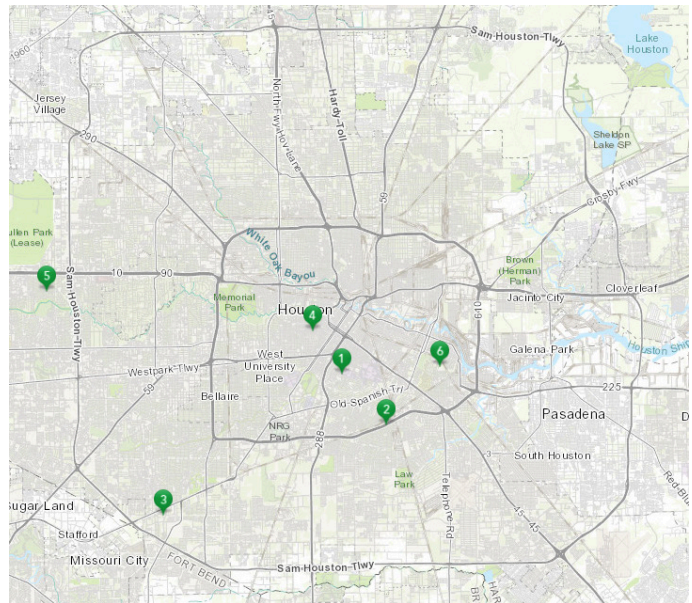

Hub Sites:

Hub 1: Alabama Garden -

2818 Alabama St., Houston, TX 77004

Hub 2: Palm Center Community Garden -

6000 Beeckman St., Houston, TX 77021

Hub 3: Westbury Community Garden -

12581 Dunlap St., Houston, TX 77035

Hub 4: Gregory Lincoln Education Center Garden -

1101 Taft St., Houston, TX 77019

Hub 5: Wilchester Elementary -

13618 St. Mary's Ln., Houston, TX 77079

Hub 6: Gallegos Elementary -

7415 Harrisburg Blvd., Houston, TX 77011

Since launching in 2017, Hub Distributions have provided more than 10,340 transplants and have created the potential for more than 268,000 pounds of organic produce for the Houston region. The majority of these transplants are sourced from local community gardeners and family farms that partner with Urban Harvest across programs.